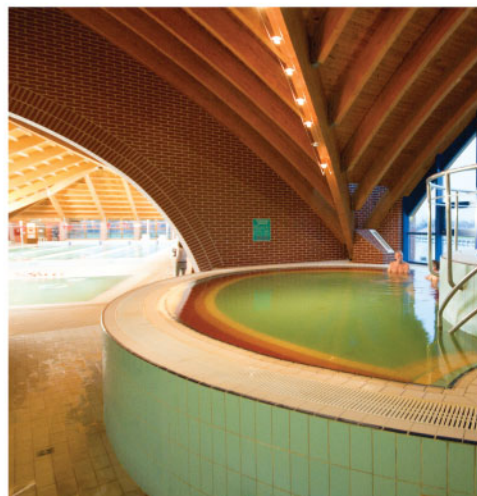

Web: marcali-furdo.hu

VITALITY, WELLNESS

In the indoor spa you can enjoy the benefits of the spa water, the steam cabin or the sauna and you can also have a massage at a prearranged time. An area covering 50.000m² park, 4 tennis court, a basketball court, 3 sand constructed pitch (for playing football, volleyball or handball) provides excellent opportunity for active leisure.

FURTHER SERVICES

Next to the open air swimming pools, buffet and cocktail bar welcomes guests.

MARCALI LOCAL TOWN SPA AND LEISURE CENTRE

FROM THE BEGGINING UNTIL NOWADAYS

The outdoor spa, opened in 2003, is located on the northern part of the town in an 8 hectares park which provides excellent swimming, leisure and sport opportunities for everyone. Thanks to the indoor spa and training pool we are able to welcome guests all year. The town also enjoys a favourable location of Lake Balaton and the Hévíz-Balaton Airport in Sármellék.

MEDICAL SPA

In the summer you can enjoy the benefits of the outdoor spa in a relaxing environment while our indoor spa is at your service all year. For physically disabled guests we have special portable pool chair lift so they can use the outdoor and indoor pools as well.

OUTDOOR SPA

You can enjoy the pleasant park area full of flowers and ornamental plants, the seasonal open air swimming pools, thermal and spa water pools, sports-grounds and a playground. Those who like swimming can use the 50 m long competition pool, while families with children can enjoy not only the shallow water splash pool for children but the playground with a large sandbox and also 18 different play components as well.